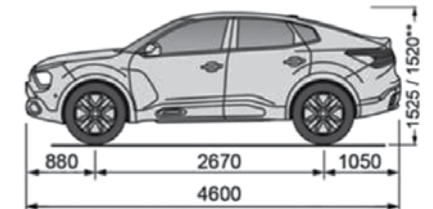

الإطارات

17 INCH 'ELLIPSE' ALLOY WHEELS

DIMENSIONS

الأبعاد

*Measurements in millimetres
*Door mirrors folded

CITROËN