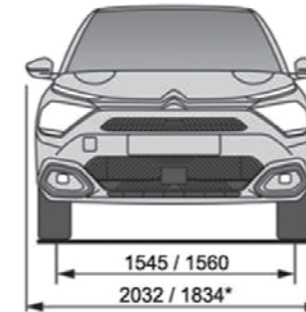

الإطارات

17 INCH 'ELLIPSE' ALLOY WHEELS

DIMENSIONS

الأبعاد

*Measurements in millimetres
*Door mirrors folded

CITROËN