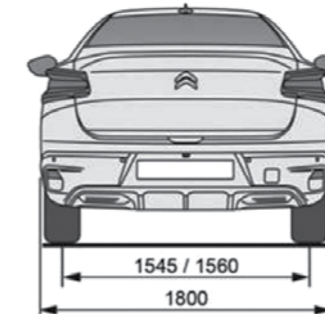

الإطارات

17 INCH 'ELLIPSE' ALLOY WHEELS

DIMENSIONS

الأبعاد

*Measurements in millimetres
*Door mirrors folded

CITROËN